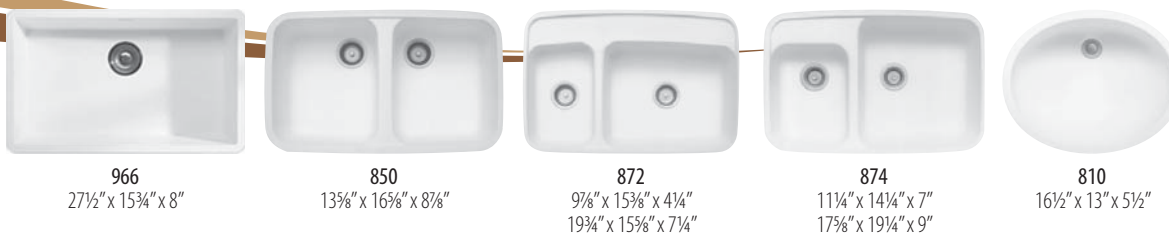

CORIAN® SINKS

966
27½" x 15¾" x 8"

850
13¾" x 16½" x 8¾"

872
9⅞" x 15⅜" x 4¼"
19¾" x 15½" x 7¼"

874
11¼" x 14¼" x 7"
17⅞" x 19¼" x 9"

810
16½" x 13" x 5½"

SINK COLOR OPTIONS

Bisque

Bone

Cameo White

Glacier White

*Sinks 850, 872, 874 free with minimum purchase of 25 sq. ft. of Corian®. Sink 810 no minimum. Sink 966 will be a $99 upgrade with a minimum purchase of 25 sq. ft.

distributed by **Parksite**

09-0062A